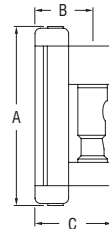

- ✔ Refer to the Ronstan website for assistance in specifying system requirements and schematic diagrams.
- ✔ Suits standard batten receptacles and links, see pages 152-153.

PRODUCT No.	DESCRIPTION	A	B	C	D	E	WEIGHT	A	B	C	D	E	WEIGHT
		mm	mm	mm	mm	mm	g	in.	in.	in.	in.	in.	oz
RC00013	Headboard plates (pair)	346	227	28	-	-	971	13 5/8	8 15/16	1 3/32	-	-	34.2
RC14260	Headboard car	335	56	152	27	96	3100	13 3/16	2 7/32	6	1 1/16	3 25/32	109.3

Series 42 BB

Brossard 60' Trimaran
Photo: www.team-ocean.com

RC14263

RC00023

RC14272

RC14269

- Monohulls to 29m (95ft) or sail area 168m² (1808ft²).
- Multihulls to 22m (72ft) or sail area 125m² (1345ft²).

- Refer to the Ronstan website for assistance in specifying system requirements and schematic diagrams.
- Suits standard batten receptacles and links, see pages 152-153.

PRODUCT No.	DESCRIPTION	A	B	C	D	WEIGHT	A	B	C	D	WEIGHT
		mm	mm	mm	mm	g	in.	in.	in.	in.	oz
RC00023	Bush, suits 19mm (3/4") webbing	-	-	-	-	3	-	-	-	-	0.1
RC14263	Intermediate car	85	56	71	25	420	3 11/32	2 7/32	2 13/16	1	14.8
RC14269	Quick release batten car	165	56	71	-	1035	6 1/2	2 7/32	2 13/16	-	36.5
RC14272	Reef car	170	56	71	52	1135	6 11/32	2 7/32	2 13/16	2 1/16	40.0