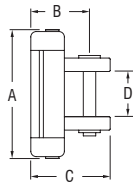

- Monohulls to 29m (95ft) or sail area 168m² (1808ft²).
- Multihulls to 22m (72ft) or sail area 125m² (1345ft²).

- Refer to the Ronstan website for assistance in specifying system requirements and schematic diagrams.
- Suits standard batten receptacles and links, see pages 152-153.

PRODUCT No.	DESCRIPTION	A	B	C	D	WEIGHT	A	B	C	D	WEIGHT
		mm	mm	mm	mm	g	in.	in.	in.	in.	oz
RC00023	Bush, suits 19mm (3/4") webbing	-	-	-	-	3	-	-	-	-	0.1
RC14263	Intermediate car	85	56	71	25	420	3 11/32	2 7/32	2 13/16	1	14.8
RC14269	Quick release batten car	165	56	71	-	1035	6 1/2	2 7/32	2 13/16	-	36.5
RC14272	Reef car	170	56	71	52	1135	6 11/32	2 7/32	2 13/16	2 1/16	40.0