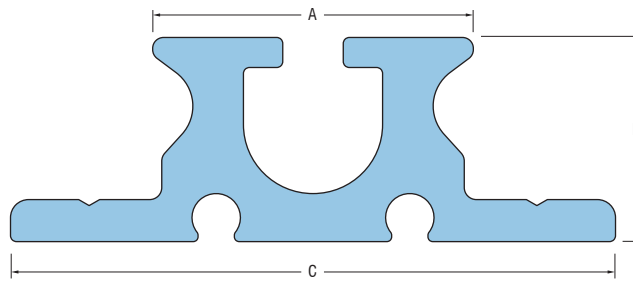

PRODUCT No.	DESCRIPTION	A	B	C	D	WEIGHT	A	B	C	D	WEIGHT
		mm	mm	mm	mm	g	in.	in.	in.	in.	oz
RC00023	Bush, suits 19mm (3/4") webbing	-	-	-	-	3	-	-	-	-	0.1
RC14263	Intermediate car	85	56	71	25	420	3 11/32	2 7/32	2 13/16	1	14.8
RC14269	Quick release batten car	165	56	71	-	1035	6 1/2	2 7/32	2 13/16	-	36.5
RC14272	Reef car	170	56	71	52	1135	6 11/32	2 7/32	2 13/16	2 1/16	40.0

Series 42 Track

RC1420-2.0
RC1420-3.0
RC1420-6.0
RC1429-0.6

RC1422-2.0
RC1422-3.0
RC1422-6.0
RC1429-0.6L

RC1421J

RC1422J

RC14280

RC14281

RC1420 track profile

RC1422 track profile

TRACK FASTENINGS – M10 (3/8") countersunk head fasteners at 100mm (3 15/16") centres

PRODUCT No.	DESCRIPTION	A	B	C	WEIGHT	A	B	C	WEIGHT
		mm	mm	mm	g	in.	in.	in.	oz
RC1420-2.0*	Track, 1996mm (78 5/8") long, black	42	21	-	2860	1 21/32	13/16	-	100.9
RC1420-3.0*	Track, 2996mm (118") long, black	42	21	-	4290	1 21/32	13/16	-	151.3
RC1420-6.0*	Track, 5996mm (236 1/4") long, black	42	21	-	8580	1 21/32	13/16	-	302.6
RC1421J	Track joiner, Acetal	-	-	-	17	-	-	-	0.6
RC1422-2.0*	Luff groove track, 2025mm (79 25/32") long, black	42	27	80	4758	1 21/32	1 1/16	3 5/32	167.8
RC1422-3.0*	Luff groove track, 3025mm (119 3/16") long, black	42	27	80	7108	1 21/32	1 1/16	3 5/32	250.7
RC1422-6.0*	Luff groove track, 6025mm (237 3/8") long, black	42	27	80	14157	1 21/32	1 1/16	3 5/32	499.3
RC1422J	Luff groove track joiner	-	-	-	10	-	-	-	0.4
RC14280	End cap, plastic	50	49	-	20	2	2	-	0.7
RC14281	End stop, alloy	100	75	-	345	4	2 15/16	-	12.2
RC1429-0.6*	Gate track, 650mm (25 5/8") long, black	42	21	-	905	1 21/32	13/16	-	31.9
RC1429-0.6L*	Luff groove gate track, 650mm (25 5/8") long, black	42	27	80	1525	1 21/32	1 1/16	3 5/32	53.8