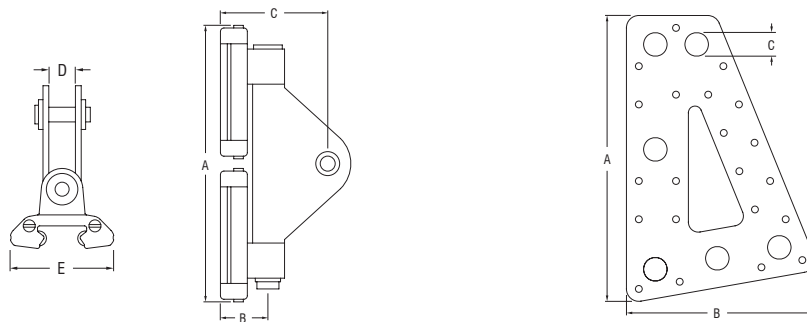

RC14260

RC00013

- ✔ Custom headboard cars, headboards and batten cars can be designed and manufactured to suit more demanding applications or individual requirements.
- ✔ Monohulls to 23m (75ft) or sail area 120m² (1292ft²).
- ✔ Multihulls to 17m (56ft) or sail area 93m² (1001ft²).

- ✔ Refer to the Ronstan website for assistance in specifying system requirements and schematic diagrams.
- ✔ Suits standard batten receptacles and links, see pages 152-153.

PRODUCT No.	DESCRIPTION	A	B	C	D	E	WEIGHT	A	B	C	D	E	WEIGHT
		mm	mm	mm	mm	mm	g	in.	in.	in.	in.	in.	oz
RC00013	Headboard plates (pair)	346	227	28	-	-	971	13 5/8	8 15/16	1 3/32	-	-	34.2
RC14260	Headboard car	335	56	152	27	96	3100	13 3/16	2 7/32	6	1 1/16	3 25/32	109.3

RC1422 track profile

TRACK FASTENINGS – M10 (3/8") countersunk head fasteners at 100mm (3 15/16") centres

PRODUCT No.	DESCRIPTION	A	B	C	WEIGHT	A	B	C	WEIGHT
		mm	mm	mm	g	in.	in.	in.	oz
RC1420-2.0*	Track, 1996mm (78 5/8") long, black	42	21	-	2860	1 21/32	13/16	-	100.9
RC1420-3.0*	Track, 2996mm (118") long, black	42	21	-	4290	1 21/32	13/16	-	151.3
RC1420-6.0*	Track, 5996mm (236 1/4") long, black	42	21	-	8580	1 21/32	13/16	-	302.6
RC1421J	Track joiner, Acetal	-	-	-	17	-	-	-	0.6
RC1422-2.0*	Luff groove track, 2025mm (79 25/32") long, black	42	27	80	4758	1 21/32	1 1/16	3 5/32	167.8
RC1422-3.0*	Luff groove track, 3025mm (119 3/16") long, black	42	27	80	7108	1 21/32	1 1/16	3 5/32	250.7
RC1422-6.0*	Luff groove track, 6025mm (237 3/8") long, black	42	27	80	14157	1 21/32	1 1/16	3 5/32	499.3
RC1422J	Luff groove track joiner	-	-	-	10	-	-	-	0.4
RC14280	End cap, plastic	50	49	-	20	2	2	-	0.7
RC14281	End stop, alloy	100	75	-	345	4	2 15/16	-	12.2
RC1429-0.6*	Gate track, 650mm (25 5/8") long, black	42	21	-	905	1 21/32	13/16	-	31.9
RC1429-0.6L*	Luff groove gate track, 650mm (25 5/8") long, black	42	27	80	1525	1 21/32	1 1/16	3 5/32	53.8