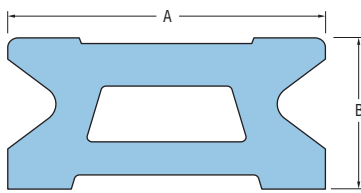

PRODUCT No.	DESCRIPTION	A	B	C	D	WEIGHT	A	B	C	D	WEIGHT
		mm	mm	mm	mm	g	in.	in.	in.	in.	oz
RC00023	Bush, suits 19mm (3/4") webbing	-	-	-	-	3	-	-	-	-	0.1
RC14263	Intermediate car	85	56	71	25	420	3 11/32	2 7/32	2 13/16	1	14.8
RC14269	Quick release batten car	165	56	71	-	1035	6 1/2	2 7/32	2 13/16	-	36.5
RC14272	Reef car	170	56	71	52	1135	6 11/32	2 7/32	2 13/16	2 1/16	40.0

Series 42 Track

RC1420-2.0
RC1420-3.0
RC1420-6.0
RC1429-0.6

RC1422-2.0
RC1422-3.0
RC1422-6.0
RC1429-0.6L

RC1421J

RC1422J

RC14280

RC14281

RC1420 track profile

RC1422 track profile

TRACK FASTENINGS – M10 (3/8") countersunk head fasteners at 100mm (3 15/16") centres

PRODUCT No.	DESCRIPTION	A	B	C	WEIGHT	A	B	C	WEIGHT
		mm	mm	mm	g	in.	in.	in.	oz
RC1420-2.0*	Track, 1996mm (78 5/8") long, black	42	21	-	2860	1 21/32	13/16	-	100.9
RC1420-3.0*	Track, 2996mm (118") long, black	42	21	-	4290	1 21/32	13/16	-	151.3
RC1420-6.0*	Track, 5996mm (236 1/4") long, black	42	21	-	8580	1 21/32	13/16	-	302.6
RC1421J	Track joiner, Acetal	-	-	-	17	-	-	-	0.6
RC1422-2.0*	Luff groove track, 2025mm (79 25/32") long, black	42	27	80	4758	1 21/32	1 1/16	3 5/32	167.8
RC1422-3.0*	Luff groove track, 3025mm (119 3/16") long, black	42	27	80	7108	1 21/32	1 1/16	3 5/32	250.7
RC1422-6.0*	Luff groove track, 6025mm (237 3/8") long, black	42	27	80	14157	1 21/32	1 1/16	3 5/32	499.3
RC1422J	Luff groove track joiner	-	-	-	10	-	-	-	0.4
RC14280	End cap, plastic	50	49	-	20	2	2	-	0.7
RC14281	End stop, alloy	100	75	-	345	4	2 15/16	-	12.2
RC1429-0.6*	Gate track, 650mm (25 5/8") long, black	42	21	-	905	1 21/32	13/16	-	31.9
RC1429-0.6L*	Luff groove gate track, 650mm (25 5/8") long, black	42	27	80	1525	1 21/32	1 1/16	3 5/32	53.8