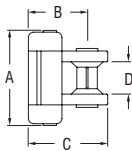

- Monohulls to 29m (95ft) or sail area 168m² (1808ft²).
- Multihulls to 22m (72ft) or sail area 125m² (1345ft²).

- Refer to the Ronstan website for assistance in specifying system requirements and schematic diagrams.
- Suits standard batten receptacles and links, see pages 152-153.

PRODUCT No.	DESCRIPTION	A	B	C	D	WEIGHT	A	B	C	D	WEIGHT
		mm	mm	mm	mm	g	in.	in.	in.	in.	oz
RC00023	Bush, suits 19mm (3/4") webbing	-	-	-	-	3	-	-	-	-	0.1
RC14263	Intermediate car	85	56	71	25	420	3 11/32	2 7/32	2 13/16	1	14.8
RC14269	Quick release batten car	165	56	71	-	1035	6 1/2	2 7/32	2 13/16	-	36.5
RC14272	Reef car	170	56	71	52	1135	6 11/32	2 7/32	2 13/16	2 1/16	40.0