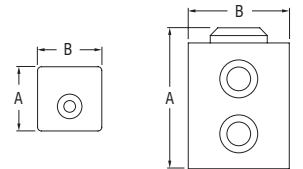

Series 42 Track

RC1420-2.0
RC1420-3.0
RC1420-6.0
RC1429-0.6

RC1422-2.0
RC1422-3.0
RC1422-6.0
RC1429-0.6L

RC1421J

RC1422J

RC14280

RC14281

RC1420 track profile

RC1422 track profile

TRACK FASTENINGS – M10 (3/8") countersunk head fasteners at 100mm (3 15/16") centres

PRODUCT No.	DESCRIPTION	A	B	C	WEIGHT	A	B	C	WEIGHT
		mm	mm	mm	g	in.	in.	in.	oz
RC1420-2.0*	Track, 1996mm (78 5/8") long, black	42	21	-	2860	1 21/32	13/16	-	100.9
RC1420-3.0*	Track, 2996mm (118") long, black	42	21	-	4290	1 21/32	13/16	-	151.3
RC1420-6.0*	Track, 5996mm (236 1/4") long, black	42	21	-	8580	1 21/32	13/16	-	302.6
RC1421J	Track joiner, Acetal	-	-	-	17	-	-	-	0.6
RC1422-2.0*	Luff groove track, 2025mm (79 25/32") long, black	42	27	80	4758	1 21/32	1 1/16	3 5/32	167.8
RC1422-3.0*	Luff groove track, 3025mm (119 3/16") long, black	42	27	80	7108	1 21/32	1 1/16	3 5/32	250.7
RC1422-6.0*	Luff groove track, 6025mm (237 3/8") long, black	42	27	80	14157	1 21/32	1 1/16	3 5/32	499.3
RC1422J	Luff groove track joiner	-	-	-	10	-	-	-	0.4
RC14280	End cap, plastic	50	49	-	20	2	2	-	0.7
RC14281	End stop, alloy	100	75	-	345	4	2 15/16	-	12.2
RC1429-0.6*	Gate track, 650mm (25 5/8") long, black	42	21	-	905	1 21/32	13/16	-	31.9
RC1429-0.6L*	Luff groove gate track, 650mm (25 5/8") long, black	42	27	80	1525	1 21/32	1 1/16	3 5/32	53.8