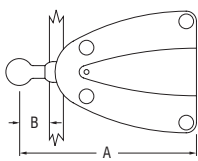

RC00210 19 19
 RC00211 8
 RC00212 22 22 26 26
 RC00213 26 26 30 30
 RC00214 42

RC002R1 8
 RC002R2 19 19

RC00110 6 14
 RC00111 8 22 22
 RC00112 19 19

RC001R1 6 14
 RC001R2 8
 RC001R3 19 19

PRODUCT No.	DESCRIPTION	A	B	C	WEIGHT	A	B	C	WEIGHT
		mm	mm	mm	g	in.	in.	in.	oz
RC00110	Batten receptacle link with M10 thread	48	19	-	55	1 29/32	3/4	-	1.9
RC00111	Batten receptacle link with M10 thread	45	19	-	75	1 25/32	3/4	-	2.6
RC00112	Batten receptacle link with M10 thread	48	19	-	71	1 29/32	3/4	-	2.5
RC00140	Batten receptacle, Nylon, suits 40mm (1 9/16") flat & 14mm (9/16") round battens	-	-	-	61	-	-	-	2.2
RC00141	Batten receptacle link with RC00140 receptacle	92	15	-	105	3 5/8	19/32	-	3.7
RC00142	Batten receptacle link with RC00140 receptacle	94	17	-	122	3 23/32	21/32	-	4.3
RC00143	Batten receptacle link with RC00140 receptacle	96	19	-	116	3 25/32	3/4	-	4.1
RC00150	Batten receptacle, Nylon, suits 50mm (1 31/32") flat & 18mm (23/32") round battens	-	-	-	115	-	-	-	4.1
RC00151	Batten receptacle link with RC00150 receptacle	110	15	-	170	4 11/32	19/32	-	6.0
RC00152	Batten receptacle link with RC00150 receptacle	116	19	-	190	4 9/16	3/4	-	6.7
RC00153	Batten receptacle link with RC00150 receptacle	114	17	-	188	4 1/2	21/32	-	6.6
RC001R1	Batten receptacle link to suit Rutgerson receptacle	34	15	15	50	1 11/32	19/32	19/32	1.8
RC001R2	Batten receptacle link to suit Rutgerson receptacle	37	19	15	69	1 15/32	3/4	19/32	2.4
RC001R3	Batten receptacle link to suit Rutgerson receptacle	34	15	15	66	1 11/32	19/32	19/32	2.3
RC00210	Quick release batten receptacle link with M10 thread. Ball 11.5mm (7/16") diameter	48	19	-	31	1 29/32	3/4	-	1.1
RC00211	Quick release batten receptacle link with M10 thread. Ball 13.0mm (1/2") diameter	45	19	-	36	1 25/32	3/4	-	1.3
RC00212	Quick release batten receptacle link with M10 thread. Ball 15.4mm (5/8") diameter	62	19	-	49	2 7/16	3/4	-	1.7
RC00213	Quick release batten receptacle link with M12 thread. Ball 15.4mm (5/8") diameter	62	19	-	59	2 7/16	3/4	-	2.1
RC00214	Quick release batten receptacle link with M14 thread. Ball 19.8mm (25/32") diameter	100	26	-	118	3 15/16	1 1/32	-	4.2
RC00241	Quick release batten receptacle link with RC00140 receptacle. Ball 11.5mm (7/16") diameter	94	17	-	82	3 23/32	21/32	-	2.9
RC00251	Quick release batten receptacle link with RC00150 receptacle. Ball 11.5mm (7/16") diameter	114	17	-	147	4 1/2	21/32	-	5.2
RC00252	Quick release batten receptacle link with RC00150 receptacle. Ball 13.0mm (1/2") diameter	116	19	-	152	4 9/16	3/4	-	5.4
RC00253	Quick release batten receptacle link with RC00150 receptacle. Ball 15.4mm (5/8") diameter	116	19	-	165	4 9/16	3/4	-	5.8
RC002R1	Quick release batten receptacle link to suit Rutgerson receptacle. Ball 13.0mm (1/2") diameter	45	19	15	30	1 25/32	3/4	19/32	1.1
RC002R2	Quick release batten receptacle link to suit Rutgerson receptacle. Ball 11.5mm (7/16") diameter	34	15	15	25	1 11/32	19/32	19/32	0.9