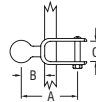

RC00210 19 19
 RC00211 8
 RC00212 22 22 26 26
 RC00213 26 26 30 30
 RC00214 42

RC002R1 8
 RC002R2 19 19

RC00110 6 14
 RC00111 8 22 22
 RC00112 19 19

RC001R1 6 14
 RC001R2 8
 RC001R3 19 19

PRODUCT No.	DESCRIPTION	A	B	C	WEIGHT	A	B	C	WEIGHT
		mm	mm	mm	g	in.	in.	in.	oz
RC00110	Batten receptacle link with M10 thread	48	19	-	55	1 29/32	3/4	-	1.9
RC00111	Batten receptacle link with M10 thread	45	19	-	75	1 25/32	3/4	-	2.6
RC00112	Batten receptacle link with M10 thread	48	19	-	71	1 29/32	3/4	-	2.5
RC00140	Batten receptacle, Nylon, suits 40mm (1 9/16") flat & 14mm (9/16") round battens	-	-	-	61	-	-	-	2.2
RC00141	Batten receptacle link with RC00140 receptacle	92	15	-	105	3 5/8	19/32	-	3.7
RC00142	Batten receptacle link with RC00140 receptacle	94	17	-	122	3 23/32	21/32	-	4.3
RC00143	Batten receptacle link with RC00140 receptacle	96	19	-	116	3 25/32	3/4	-	4.1
RC00150	Batten receptacle, Nylon, suits 50mm (1 31/32") flat & 18mm (23/32") round battens	-	-	-	115	-	-	-	4.1
RC00151	Batten receptacle link with RC00150 receptacle	110	15	-	170	4 11/32	19/32	-	6.0
RC00152	Batten receptacle link with RC00150 receptacle	116	19	-	190	4 9/16	3/4	-	6.7
RC00153	Batten receptacle link with RC00150 receptacle	114	17	-	188	4 1/2	21/32	-	6.6
RC001R1	Batten receptacle link to suit Rutgerson receptacle	34	15	15	50	1 11/32	19/32	19/32	1.8
RC001R2	Batten receptacle link to suit Rutgerson receptacle	37	19	15	69	1 15/32	3/4	19/32	2.4
RC001R3	Batten receptacle link to suit Rutgerson receptacle	34	15	15	66	1 11/32	19/32	19/32	2.3
RC00210	Quick release batten receptacle link with M10 thread. Ball 11.5mm (7/16") diameter	48	19	-	31	1 29/32	3/4	-	1.1
RC00211	Quick release batten receptacle link with M10 thread. Ball 13.0mm (1/2") diameter	45	19	-	36	1 25/32	3/4	-	1.3
RC00212	Quick release batten receptacle link with M10 thread. Ball 15.4mm (5/8") diameter	62	19	-	49	2 7/16	3/4	-	1.7
RC00213	Quick release batten receptacle link with M12 thread. Ball 15.4mm (5/8") diameter	62	19	-	59	2 7/16	3/4	-	2.1
RC00214	Quick release batten receptacle link with M14 thread. Ball 19.8mm (25/32") diameter	100	26	-	118	3 15/16	1 1/32	-	4.2
RC00241	Quick release batten receptacle link with RC00140 receptacle. Ball 11.5mm (7/16") diameter	94	17	-	82	3 23/32	21/32	-	2.9
RC00251	Quick release batten receptacle link with RC00150 receptacle. Ball 11.5mm (7/16") diameter	114	17	-	147	4 1/2	21/32	-	5.2
RC00252	Quick release batten receptacle link with RC00150 receptacle. Ball 13.0mm (1/2") diameter	116	19	-	152	4 9/16	3/4	-	5.4
RC00253	Quick release batten receptacle link with RC00150 receptacle. Ball 15.4mm (5/8") diameter	116	19	-	165	4 9/16	3/4	-	5.8
RC002R1	Quick release batten receptacle link to suit Rutgerson receptacle. Ball 13.0mm (1/2") diameter	45	19	15	30	1 25/32	3/4	19/32	1.1
RC002R2	Quick release batten receptacle link to suit Rutgerson receptacle. Ball 11.5mm (7/16") diameter	34	15	15	25	1 11/32	19/32	19/32	0.9