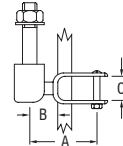

RC00210 19 19
 RC00211 8
 RC00212 22 22 26 26
 RC00213 26 26 30 30
 RC00214 42

RC002R1 8
 RC002R2 19 19

RC00110 6 14
 RC00111 8 22 22
 RC00112 19 19

RC001R1 6 14
 RC001R2 8
 RC001R3 19 19

PRODUCT No.	DESCRIPTION	A	B	C	WEIGHT	A	B	C	WEIGHT
		mm	mm	mm	g	in.	in.	in.	oz
RC00110	Batten receptacle link with M10 thread	48	19	-	55	1 29/32	3/4	-	1.9
RC00111	Batten receptacle link with M10 thread	45	19	-	75	1 25/32	3/4	-	2.6
RC00112	Batten receptacle link with M10 thread	48	19	-	71	1 29/32	3/4	-	2.5
RC00140	Batten receptacle, Nylon, suits 40mm (1 9/16") flat & 14mm (9/16") round battens	-	-	-	61	-	-	-	2.2
RC00141	Batten receptacle link with RC00140 receptacle	92	15	-	105	3 5/8	19/32	-	3.7
RC00142	Batten receptacle link with RC00140 receptacle	94	17	-	122	3 23/32	21/32	-	4.3
RC00143	Batten receptacle link with RC00140 receptacle	96	19	-	116	3 25/32	3/4	-	4.1
RC00150	Batten receptacle, Nylon, suits 50mm (1 31/32") flat & 18mm (23/32") round battens	-	-	-	115	-	-	-	4.1
RC00151	Batten receptacle link with RC00150 receptacle	110	15	-	170	4 11/32	19/32	-	6.0
RC00152	Batten receptacle link with RC00150 receptacle	116	19	-	190	4 9/16	3/4	-	6.7
RC00153	Batten receptacle link with RC00150 receptacle	114	17	-	188	4 1/2	21/32	-	6.6
RC001R1	Batten receptacle link to suit Rutgerson receptacle	34	15	15	50	1 11/32	19/32	19/32	1.8
RC001R2	Batten receptacle link to suit Rutgerson receptacle	37	19	15	69	1 15/32	3/4	19/32	2.4
RC001R3	Batten receptacle link to suit Rutgerson receptacle	34	15	15	66	1 11/32	19/32	19/32	2.3
RC00210	Quick release batten receptacle link with M10 thread. Ball 11.5mm (7/16") diameter	48	19	-	31	1 29/32	3/4	-	1.1
RC00211	Quick release batten receptacle link with M10 thread. Ball 13.0mm (1/2") diameter	45	19	-	36	1 25/32	3/4	-	1.3
RC00212	Quick release batten receptacle link with M10 thread. Ball 15.4mm (5/8") diameter	62	19	-	49	2 7/16	3/4	-	1.7
RC00213	Quick release batten receptacle link with M12 thread. Ball 15.4mm (5/8") diameter	62	19	-	59	2 7/16	3/4	-	2.1
RC00214	Quick release batten receptacle link with M14 thread. Ball 19.8mm (25/32") diameter	100	26	-	118	3 15/16	1 1/32	-	4.2
RC00241	Quick release batten receptacle link with RC00140 receptacle. Ball 11.5mm (7/16") diameter	94	17	-	82	3 23/32	21/32	-	2.9
RC00251	Quick release batten receptacle link with RC00150 receptacle. Ball 11.5mm (7/16") diameter	114	17	-	147	4 1/2	21/32	-	5.2
RC00252	Quick release batten receptacle link with RC00150 receptacle. Ball 13.0mm (1/2") diameter	116	19	-	152	4 9/16	3/4	-	5.4
RC00253	Quick release batten receptacle link with RC00150 receptacle. Ball 15.4mm (5/8") diameter	116	19	-	165	4 9/16	3/4	-	5.8
RC002R1	Quick release batten receptacle link to suit Rutgerson receptacle. Ball 13.0mm (1/2") diameter	45	19	15	30	1 25/32	3/4	19/32	1.1
RC002R2	Quick release batten receptacle link to suit Rutgerson receptacle. Ball 11.5mm (7/16") diameter	34	15	15	25	1 11/32	19/32	19/32	0.9