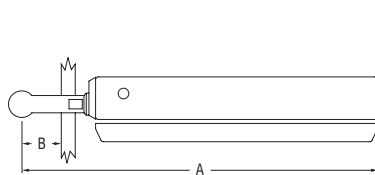

PRODUCT No.	DESCRIPTION	A	B	C	WEIGHT	A	B	C	WEIGHT
		mm	mm	mm	g	in.	in.	in.	oz
RC00160	Batten receptacle, alloy, adjustable, suits 20mm (25/32") round battens	-	-	-	261	-	-	-	9.2
RC00160L	Batten leech receptacle, alloy, adjustable, suits 20mm (25/32") round battens	-	-	-	285	-	-	-	10.1
RC00161	Batten receptacle link with RC00160 receptacle	206	19	-	375	8 1/8	3/4	-	13.2
RC00170	Batten receptacle, alloy, suits 26mm (1 1/32") round battens	-	-	-	543	-	-	-	19.2
RC00170L	Batten leech receptacle, alloy, adjustable, suits 26mm (1 1/32") round battens	-	-	-	589	-	-	-	20.8
RC00261	Quick release batten receptacle link with RC00160 receptacle. Ball 13.0mm (1/2") diameter	206	19	-	320	8 1/8	3/4	-	11.3
RC00262	Quick release batten receptacle link with RC00160 receptacle. Ball 15.4mm (5/8") diameter	206	19	-	332	8 1/8	3/4	-	11.7
RC00263	Quick release batten receptacle link with RC00160 receptacle. Ball 19.8mm (25/32") diameter	209	26	-	358	8 1/4	1 1/32	-	12.6
RC00271	Quick release batten receptacle link with RC00170 receptacle. Ball 15.4mm (5/8") diameter	252	19	-	638	9 15/16	3/4	-	22.5
RC00272	Quick release batten receptacle link with RC00170 receptacle. Ball 19.8mm (25/32") diameter	259	26	-	667	10 7/32	1 1/32	-	23.5