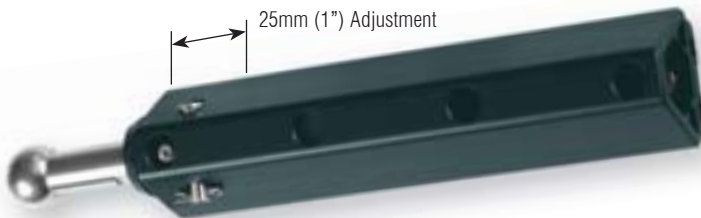

RC00261 8 22 22_{CB}
RC00262 26 26_{CB} 30 30_{CB}
RC00263 42