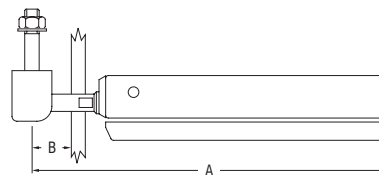

PRODUCT No.	DESCRIPTION	A	B	C	WEIGHT	A	B	C	WEIGHT
		mm	mm	mm	g	in.	in.	in.	oz
RC00160	Batten receptacle, alloy, adjustable, suits 20mm (25/32") round battens	-	-	-	261	-	-	-	9.2
RC00160L	Batten leech receptacle, alloy, adjustable, suits 20mm (25/32") round battens	-	-	-	285	-	-	-	10.1
RC00161	Batten receptacle link with RC00160 receptacle	206	19	-	375	8 1/8	3/4	-	13.2
RC00170	Batten receptacle, alloy, suits 26mm (1 1/32") round battens	-	-	-	543	-	-	-	19.2
RC00170L	Batten leech receptacle, alloy, adjustable, suits 26mm (1 1/32") round battens	-	-	-	589	-	-	-	20.8
RC00261	Quick release batten receptacle link with RC00160 receptacle. Ball 13.0mm (1/2") diameter	206	19	-	320	8 1/8	3/4	-	11.3
RC00262	Quick release batten receptacle link with RC00160 receptacle. Ball 15.4mm (5/8") diameter	206	19	-	332	8 1/8	3/4	-	11.7
RC00263	Quick release batten receptacle link with RC00160 receptacle. Ball 19.8mm (25/32") diameter	209	26	-	358	8 1/4	1 1/32	-	12.6
RC00271	Quick release batten receptacle link with RC00170 receptacle. Ball 15.4mm (5/8") diameter	252	19	-	638	9 15/16	3/4	-	22.5
RC00272	Quick release batten receptacle link with RC00170 receptacle. Ball 19.8mm (25/32") diameter	259	26	-	667	10 7/32	1 1/32	-	23.5