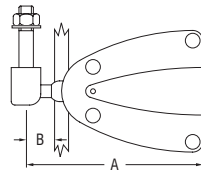

RC00210 19 19
 RC00211 8
 RC00212 22 22 26 26
 RC00213 26 26 30 30
 RC00214 42

RC002R1 8
 RC002R2 19 19

RC00110 6 14
 RC00111 8 22 22
 RC00112 19 19

RC001R1 6 14
 RC001R2 8
 RC001R3 19 19

PRODUCT No.	DESCRIPTION	A	B	C	WEIGHT	A	B	C	WEIGHT
		mm	mm	mm	g	in.	in.	in.	oz
RC00110	Batten receptacle link with M10 thread	48	19	-	55	1 29/32	3/4	-	1.9
RC00111	Batten receptacle link with M10 thread	45	19	-	75	1 25/32	3/4	-	2.6
RC00112	Batten receptacle link with M10 thread	48	19	-	71	1 29/32	3/4	-	2.5
RC00140	Batten receptacle, Nylon, suits 40mm (1 9/16") flat & 14mm (9/16") round battens	-	-	-	61	-	-	-	2.2
RC00141	Batten receptacle link with RC00140 receptacle	92	15	-	105	3 5/8	19/32	-	3.7
RC00142	Batten receptacle link with RC00140 receptacle	94	17	-	122	3 23/32	21/32	-	4.3
RC00143	Batten receptacle link with RC00140 receptacle	96	19	-	116	3 25/32	3/4	-	4.1
RC00150	Batten receptacle, Nylon, suits 50mm (1 31/32") flat & 18mm (23/32") round battens	-	-	-	115	-	-	-	4.1
RC00151	Batten receptacle link with RC00150 receptacle	110	15	-	170	4 11/32	19/32	-	6.0
RC00152	Batten receptacle link with RC00150 receptacle	116	19	-	190	4 9/16	3/4	-	6.7
RC00153	Batten receptacle link with RC00150 receptacle	114	17	-	188	4 1/2	21/32	-	6.6
RC001R1	Batten receptacle link to suit Rutgerson receptacle	34	15	15	50	1 11/32	19/32	19/32	1.8
RC001R2	Batten receptacle link to suit Rutgerson receptacle	37	19	15	69	1 15/32	3/4	19/32	2.4
RC001R3	Batten receptacle link to suit Rutgerson receptacle	34	15	15	66	1 11/32	19/32	19/32	2.3
RC00210	Quick release batten receptacle link with M10 thread. Ball 11.5mm (7/16") diameter	48	19	-	31	1 29/32	3/4	-	1.1
RC00211	Quick release batten receptacle link with M10 thread. Ball 13.0mm (1/2") diameter	45	19	-	36	1 25/32	3/4	-	1.3
RC00212	Quick release batten receptacle link with M10 thread. Ball 15.4mm (5/8") diameter	62	19	-	49	2 7/16	3/4	-	1.7
RC00213	Quick release batten receptacle link with M12 thread. Ball 15.4mm (5/8") diameter	62	19	-	59	2 7/16	3/4	-	2.1
RC00214	Quick release batten receptacle link with M14 thread. Ball 19.8mm (25/32") diameter	100	26	-	118	3 15/16	1 1/32	-	4.2
RC00241	Quick release batten receptacle link with RC00140 receptacle. Ball 11.5mm (7/16") diameter	94	17	-	82	3 23/32	21/32	-	2.9
RC00251	Quick release batten receptacle link with RC00150 receptacle. Ball 11.5mm (7/16") diameter	114	17	-	147	4 1/2	21/32	-	5.2
RC00252	Quick release batten receptacle link with RC00150 receptacle. Ball 13.0mm (1/2") diameter	116	19	-	152	4 9/16	3/4	-	5.4
RC00253	Quick release batten receptacle link with RC00150 receptacle. Ball 15.4mm (5/8") diameter	116	19	-	165	4 9/16	3/4	-	5.8
RC002R1	Quick release batten receptacle link to suit Rutgerson receptacle. Ball 13.0mm (1/2") diameter	45	19	15	30	1 25/32	3/4	19/32	1.1
RC002R2	Quick release batten receptacle link to suit Rutgerson receptacle. Ball 11.5mm (7/16") diameter	34	15	15	25	1 11/32	19/32	19/32	0.9