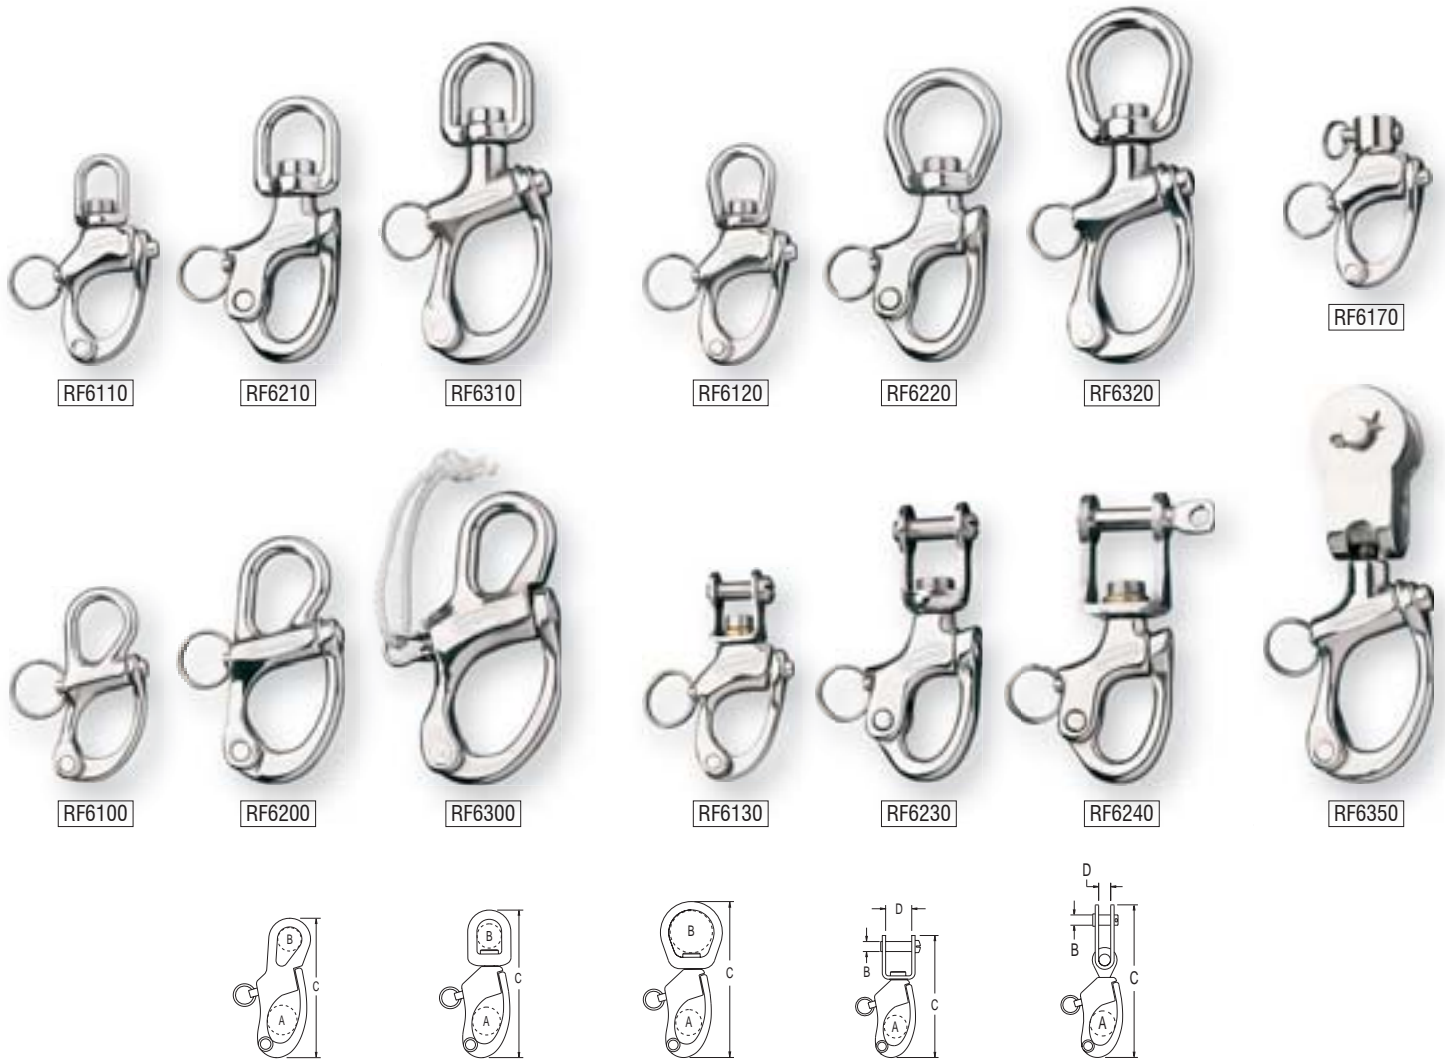

# Snap Shackles

- ✔ Fixed or swivel heads.
- ✔ Heavy duty plunger springs and precision components ensure dependable service.
- ✔ Body and hasp profiles are designed for easy clearance of lines and fittings when released.
- ✔ Stainless steel is used throughout for excellent corrosion resistance.
- ✔ High strength to weight ratio.

- ✔ Split ring on plunger pin is spot welded for security.
- ✔ A lanyard can be attached to the plunger pin for easy opening.
- ✔ RF6170 is a snap shackle block adapter with a 5mm (3/16") pin.
- ✔ Grade 15-5PH investment cast stainless steel body and hasp.
- ✔ Grade 316 stainless steel plunger pin and spring.