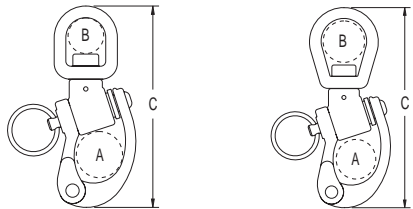

# Trunnion Snap Shackles

-  Trunnion swivel head allows both 360° rotation and sided to side articulation.
-  Small and large bail versions.
-  RF6171 is a snap shackle block adapter with a 5mm (3/16") pin.
-  Grade 15-5PH investment cast stainless steel body and hasp.
-  Stainless steel plunger pin and spring.

PRODUCT No.	HEAD TYPE	A mm	B mm	C mm	M.W.L. kg	B.L. kg	WEIGHT g	A in.	B in.	C in.	M.W.L. lb	B.L. lb	WEIGHT oz
<b>Series 100</b>													
RF6111	Small swivel bail	16	10	70	750	1500	57	5/8	13/32	2 3/4	1650	3310	2.0
RF6121	Large swivel bail	16	12	75	750	1500	64	5/8	15/32	2 31/32	1650	3310	2.3
RF6171	Block head adapter	16	-	60	500	1000	62	5/8	-	2 3/8	1100	2200	2.2
<b>Series 200</b>													
RF6211	Small swivel bail	20	16	100	1100	2200	128	25/32	5/8	3 15/16	2425	4850	4.5
<b>Series 300</b>													
RF6311	Small swivel bail	26	15	110	1500	3000	170	1 1/32	19/32	4 11/32	3310	6610	6.0
RF6321	Large swivel bail	26	26	122	1350	2700	198	1 1/32	1 1/32	4 13/16	2980	5950	7.0
<b>Series 400</b>													
RF6411	Small swivel bail	32	25	137	3000	6000	369	1 1/4	1	5 13/32	6610	13230	13
<b>Series 500</b>													
RF6511	Small swivel bail	36	22	150	3750	7500	454	1 13/32	7/8	5 29/32	8270	16530	16